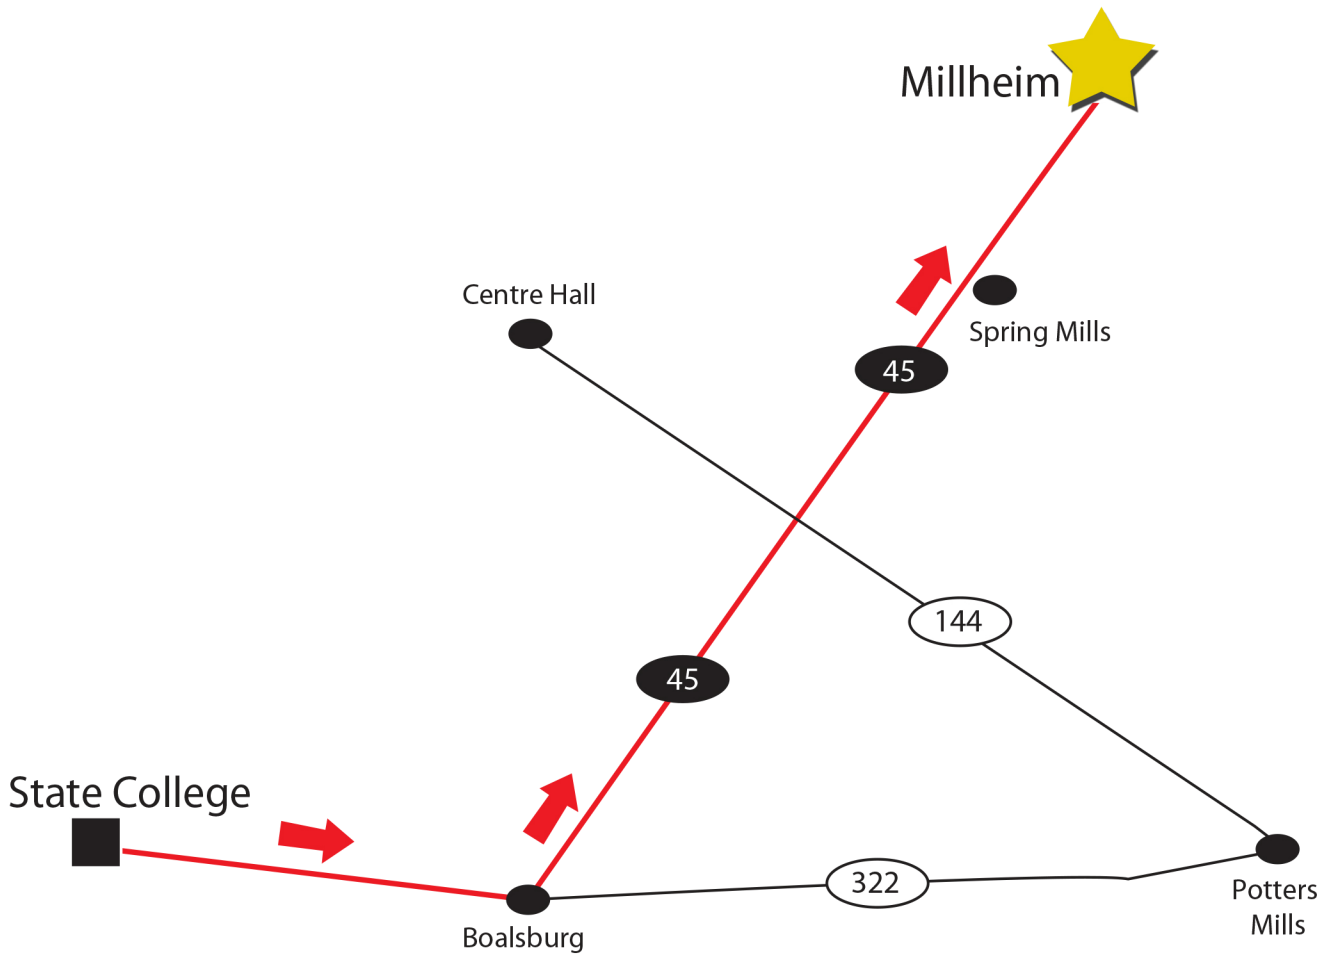

Driving Directions To Millheim

From State College

24 miles (estimated distance)

Wolf Pack Design
108 West Main Street
Millheim, Pa 16854
phone: 814.349.5000
wolfpack@wolfpackdesign.com